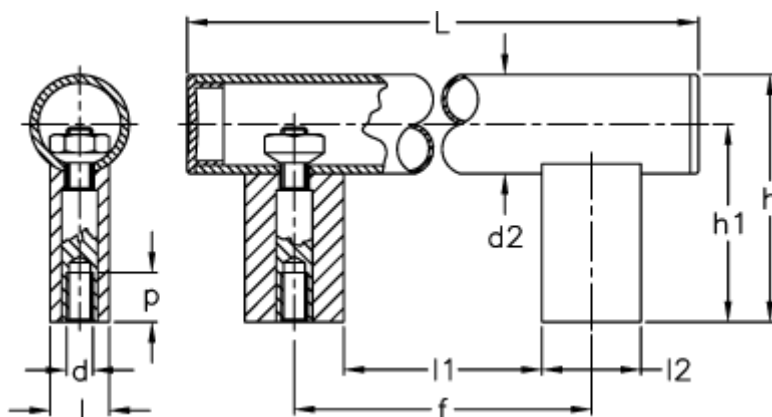

Article number: 2304151521

Description: E+G Tubular handle  
M.1066 BM/30-500 CLEAN

## Measures

$d2 = 30$

$d 6H = M8$

$f = 500 \pm 1$

$h = 75$

$h1 = 60$

$l = 18$

$L = 565$

$l1 = 470$

$l2 = 30$

$p = 15$